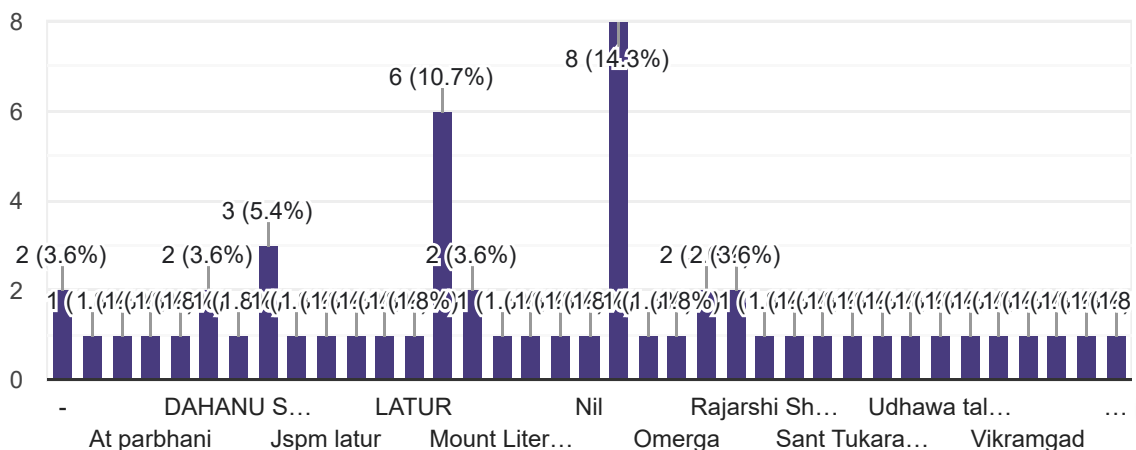

At.Kavdas,Post.Talwada,Tel.Vikramgad,Dist. Palghar

At - Gharola, TQ - Chakur, Dist - Latur

Patil gali near Balaji mandir renapur

At. Post. Atnoor, tq. Jalkot, dist. Latur

Work of nature doing at present.

64 responses

Currant job placement Location

56 responses

What degree program are you pursuing now ?

 Copy

68 responses

B.Ed. Completed Year

 Copy

75 responses