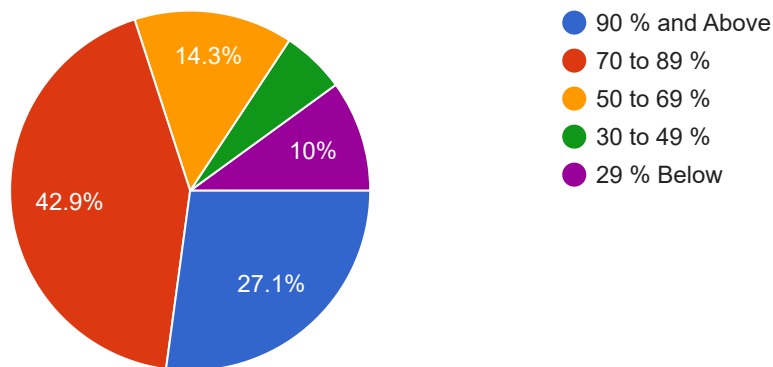

 Copy

70 responses

What percentage of teachers use ICT tools such as LCD projector Multimedia etc. while teaching.

 Copy

70 responses

The overall quality of teaching learning process in your institute is very good.