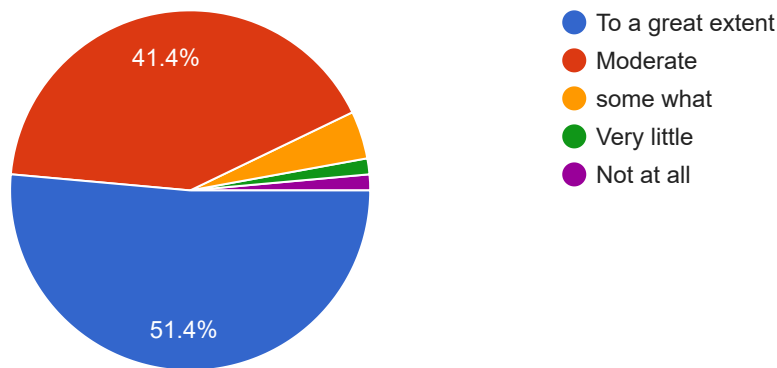

 Copy

70 responses

What percentage of teachers use ICT tools such as LCD projector Multimedia etc. while teaching.

 Copy

70 responses

The overall quality of teaching learning process in your institute is very good.