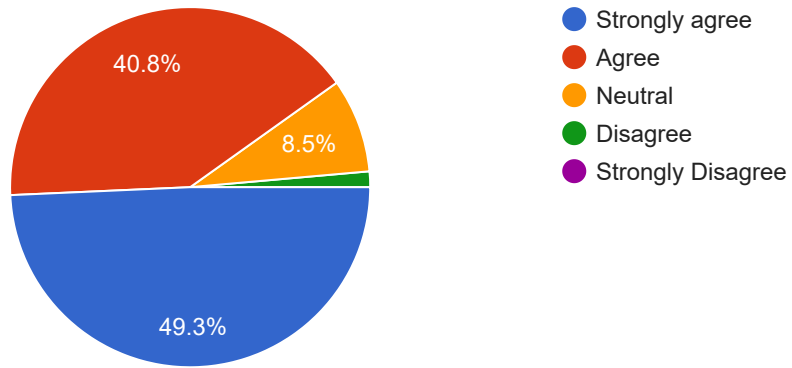

The overall quality of teaching learning process in your institute is very good.

Copy

71 responses