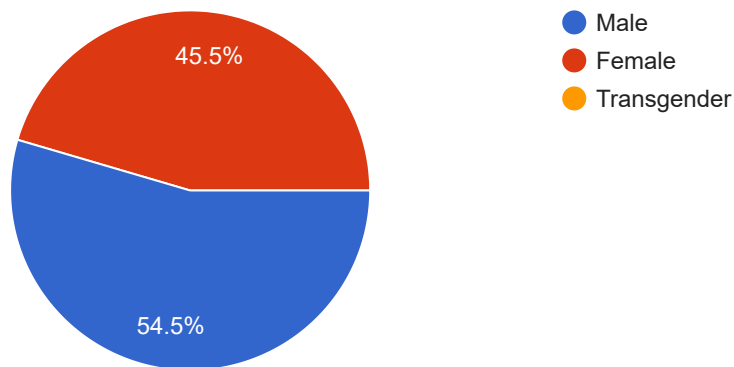

sonali dharma rokade

Dhangada ajay barakya

Anirudh Digambar Bembade

Shinde Ravina Uttam

Atul Janardhan Yenge

Aditee Vilas Shinde

Eknath Narayan Jadhav

Patil Vaishnavi Yuvraj

Tamalwad Swapnali Shivaji

Gender

Copy

77 responses