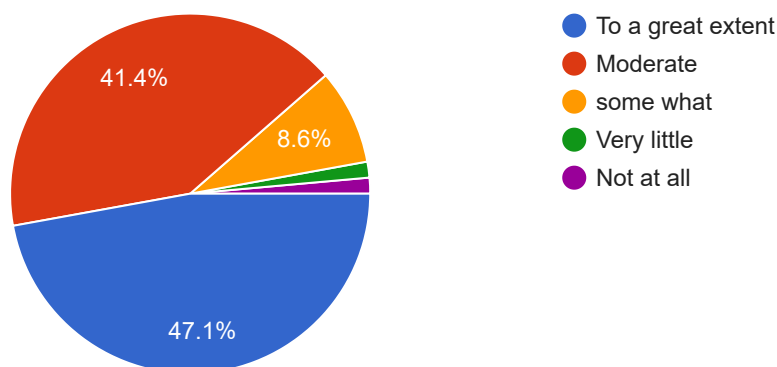

Teachers are able to identify your weaknesses and help you to overcome them.

Copy

72 responses

The institution makes effort to engage students in the monitoring review and continuous quality improvement of the teaching learning process.

Copy

70 responses

The institute/ teachers use student centric methods, such as experiential learning, participative learning and problem solving methodologies for enhancing learning experiences.

Copy

70 responses