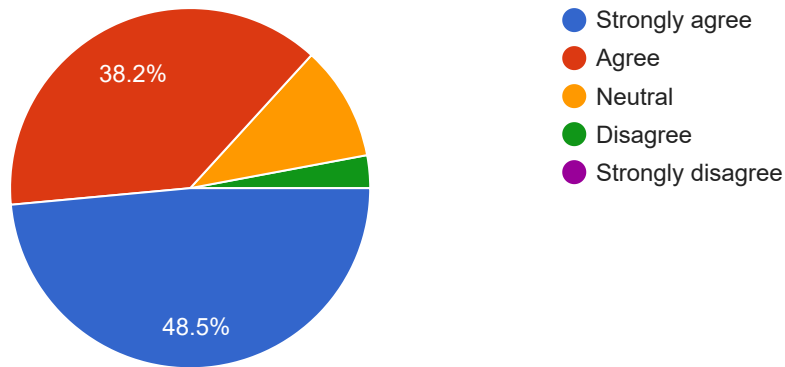

Teachers encourage you to participate in extracurricular activities.

Copy

68 responses

Efforts are made by the institute/ teachers to inculcate soft skills, life skills and life skills and employability skills to make you ready for the world of work

Copy

70 responses